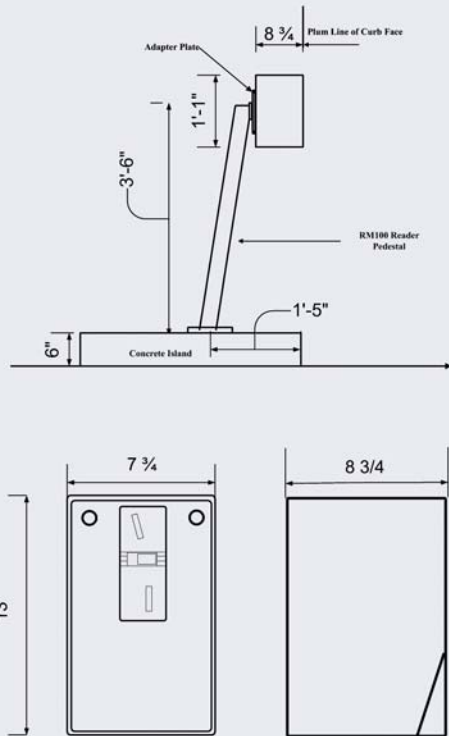

Coin/Token Pay Station

AGP-8200

SPECIFICATIONS:

HOUSING

- Self-contained unit
- Heavy-duty construction
- Fabricated cold rolled steel case (13"H x 7-3/4" W x 8-3/4" D)
- Pedestal mounted using RM-100 pedestal (adapter plate supplied)