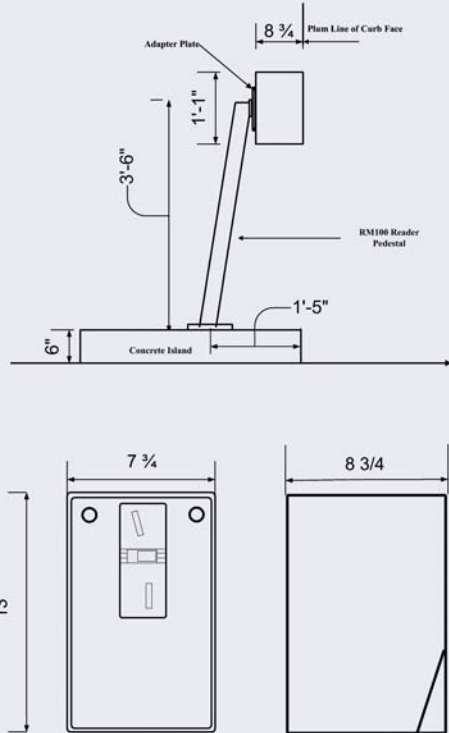

AGP-8200

Series

Coin/Token Pay Station

The Amano AGP-8200 Payment Station provides a dry contact output to raise an entrance or exit gate as part of an Amano Parking Control System.

This pay station is ideal for smaller surface lots where reserve usage, day/night, weekday/weekend, special event flexibility, or lower fee amounts are desired.

Coin/Token Pay Station

AGP-8200

SPECIFICATIONS:

HOUSING

- Self-contained unit
- Heavy-duty construction
- Fabricated cold rolled steel case (13"H x 7-3/4" W x 8-3/4" D)
- Pedestal mounted using RM-100 pedestal (adapter plate supplied)