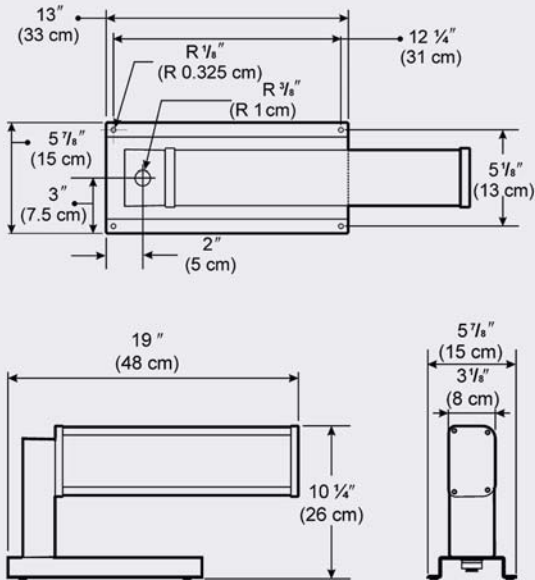

Remote Fee Indicator

AGP-5900

FEATURES

- **Large, easy-to-read, high intensity LED readout**
- **Control brightness from the AGP-5200 Series Fee Computer**
- **Displays parking fees as well as change due and current time**
- **Six-digit display**
- **Various mounting options, adjustable viewing angle**
- **Indoor and outdoor use**

SPECIFICATIONS:

ELECTRICAL

120 VAC, 50/60 Hz/220/240 VAC, 50/60 Hz

HOUSING

Dimensions: 10-1/4" h x 19" w x 5-7/8" d (26 cm x 48 cm x 15 cm)

Weight: 5 lbs. (2.2 kg)

ENVIRONMENT

Temperature: 5°F~122°F (-15°C~ 50°C)

Humidity: 10% ~ 100% (non-condensing)

DISPLAY

Six-digit display

Light Source: Discrete LED array

MOUNTING

Wall, pedestal or table top mounting

FINISH

Brushed aluminum top housing Black (RAL #9011) bottom housing

Manufactured by Amano Cincinnati, Inc.'s Ohio factory, an ISO 9001:2000 registered facility.

Specifications are approximate and are subject to change without notice.

REPRESENTED BY:

AMANO®

140 Harrison Avenue, Roseland, NJ 07068-1239
(800) 526-2559 www.amano.com