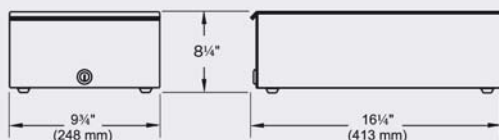

AGP-0500 Series Lock Box

FEATURES

Fee Computer:

- *PC-based operation for advanced functionality and user friendliness*
- *Automatic ticket read or manual key-in of transactions*
- *Calculates parking fees to a maximum of one year*
- *8 standard rate structures and 20 manually selected event rate structures*
- *Payment accepted by cash, credit card, check, and store discount coupons*
- *Handles two separate currency types and cash drawers*
- *One cash drawer included*
- *Comprehensive management reports available on demand*
- *Provides ticket tracking and alarms*
- *On-line operation for a complete parking system*
- *Maintenance-free thermal printer with customizable receipts*
- *Audited barrier gate control*
- *Arming function*

Validator:

- *Manual — AGP-0505 Slip Printer*
- *Auto — AGP-5600 Mag-stripe Ticket Reader/Validator*

SPECIFICATIONS

COMPLIANCE

CISP (Cardholder Information Security Program) compliant, validated by VISA.

ELECTRICAL

100/120V AC, 50/60 Hz

220/240V AC, 50/60 Hz

ENVIRONMENT

Temperature: 41°F ~104°F (5°C ~ 40°C)

Humidity: 35% ~ 85% (non-condensing)

AGP-5200 SERIES FEE COMPUTER

Includes one cash drawer

Dimensions: 17-1/4"H x 18-7/8"W x 19-3/4"D (43.9 cm x 47.8 cm x 50 cm)

Weight: 49-1/2 lbs. (22 kg) with cash drawer
25-1/4 lbs. (11 kg) without cash drawer

Finish (Standard): Black computer
Black with metallic silver cash drawer

Keyboard: 5 x 8 matrix, alphanumeric keypad 10 function keys

Display: 10.4" active matrix LCD color monitor

Clock: PC real-time clock, 7-year internal clock retention

AGP-5600 SERIES READER/VALIDATOR

Dimensions: 9-1/2"H x 9-3/4"W x 16"D (24 cm x 25 cm x 41 cm)

Weight: 20 lbs. (9 kg)

Access: Hinged, lockable top cover for access to top mechanism and communications connections. Removable base housing for access to bottom mechanism.

Finish: Black housing
Grey polyethylene top cover

AGP-0500 LOCK BOX

Dimensions: 8-1/4"H x 9-3/4"W x 16-1/4"D (21 cm x 25 cm x 41.275 cm)

Weight: 12 lbs. (5.5 kg)

Access: Secure keyed drawer

Finish (Standard): Black housing

MODELS AVAILABLE

- Standard 120V model
- Dial-up credit card model

OPTIONAL

- LPI
- Dial-up credit card
- AmanoCharge
- AmanoCharge/LPI

Manufactured by Amano Cincinnati, Inc.'s Ohio factory, an ISO 9001:2000 registered facility. Specifications are approximate and are subject to change without notice. UL approval does not apply to 220/240V AC, 50/60 Hz

REPRESENTED BY:

AMANO®

140 Harrison Avenue, Roseland, NJ 07068-1239
(800) 526-2559 www.amano.com